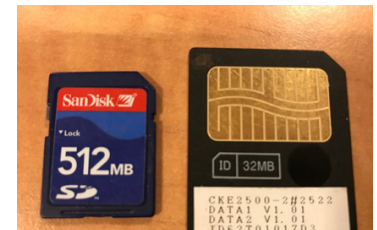

KOBELCO

**CHECK YOUR DEVICE TODAY!!
& GET **25 %** DISCOUNT!**

~~PROMO PERIOD: JUL 1-AUG 31 2021
EXTENDED UNTIL SEPT 30 2021~~

UNTIL OCT 31, 2021!!

SAFETY DEVICE PACKAGE

AVOID SEVERE DAMAGE IN ADVANCE!!

**DAMAGED
MEMORY CARD**

**CHANGE NEW SM
OR SD CARD**

SD AND SM CARD

**DAMAGED DATA
CARD SLOT**

REPLACE ML ASSY

**ML ASSY PN:
JJ30E00006S001**

**APPEARANCE OF
BLACK SPOTS &
STAINED MONITOR**

**REPLACE ML DISPLAY
BEFORE IT GETS
COMPLETELY DARK!!**