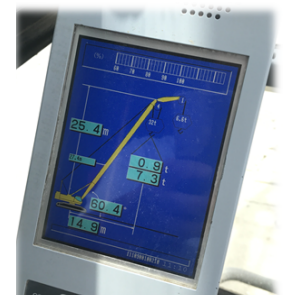

**CHANGE NEW SM
OR SD CARD**

SD AND SM CARD

**DAMAGED DATA
CARD SLOT**

REPLACE ML ASSY

**ML ASSY PN:
JJ30E00006S001**

**APPEARANCE OF
BLACK SPOTS &
STAINED MONITOR**

**REPLACE ML DISPLAY
BEFORE IT GETS
COMPLETELY DARK!!**