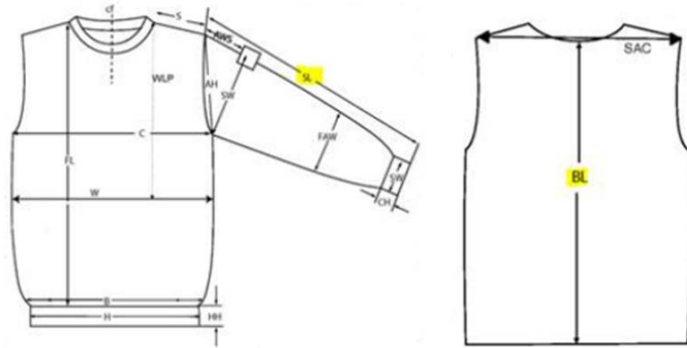

Size (cm)	Chest	Waist	Bottom	Sleeve	Front Length	Back Length
XS	54	52	54	65	67	69
S	56	54	56	66	69	71
M	58	56	58	67	71	73
L	60	58	60	68	73	75
XL	63	61	63	68	75	77
XXL	66	65	66	70	77	79
XXXL	70	70	70	70	80	82

Workwear Overall

PART NUMBER: KOB1093,94,95,96,97,98
100% Polyester

SIZES: XS, S, M, L, XL, XXL, XXXL

Workwear Overall Size Matrix (CM)

Size	Double sizes in (CM)	Chest	Waist	Inside Length	Sleeve Length included cuffs	Length from neck drop to crotch
XS	40/42	54	44	81	61	72
S	44/49	58	48	81	62	74
M	48/50	62	52	81	62	76
L	52/54	66	56	82	64	78.5
XL	56/58	70	60	82	64	79.5
XXL	60/62	75	65	85	64	80.5
XXXL	64/66	80	70	85	65	81

3 Apparel & Accessories

Workwear Hoody

PART NUMBER: KOB1099

SIZES: XS, S, M, L, XL, XXL, XXXL

Green Softshell Size Matrix (CM)

Size	Sleeve Length (SL)	Back Length (BL)
S	65	66
M	66	68
L	68	72
XL	69	75
XXL	70	78
XXXL	71	80

Polo Shirt

PART NUMBER: KCMMEAPSG-02

100% Polyester

Available Color: ●

SIZES: XS, S, M, L, XL, XXL, XXXL

4 Apparel & Accessories

Cap

PART NUMBER: KCMMEACAP-01